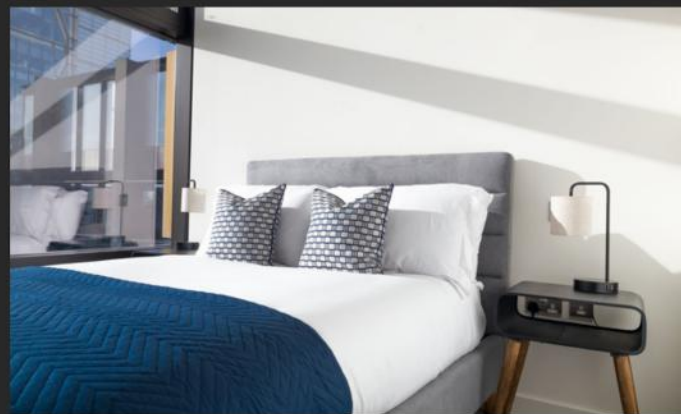

Urban Chic *Collection*